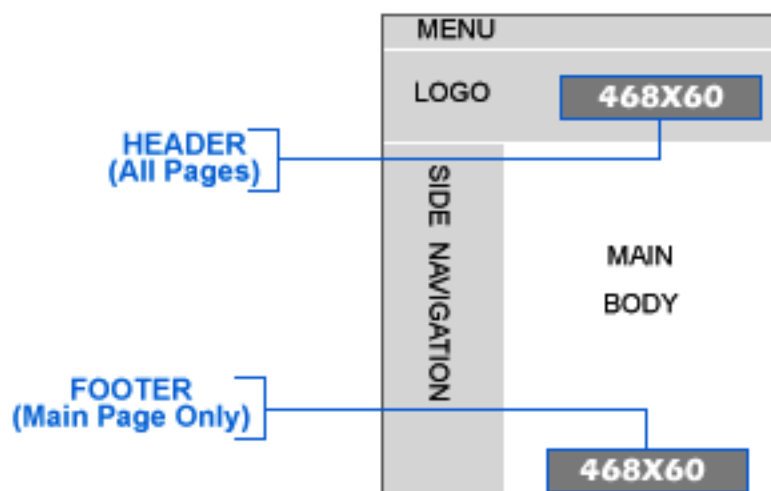

### 2004

Advertising on [www.w3reports.com](http://www.w3reports.com) is limited to CPM (Cost Per 1000 Impressions) and banner sizes 468x60. .GIF, .JPG, and Flash Banners Are accepted. Below you will find the current rates and contact information.

PACKAGE #	LOCATION	IMPRESSIONS	PRICE
1	HEADER	1,000	\$5.00
2	HEADER	5,000	\$25.00
3	HEADER	10,000	\$45.00
4	HEADER	25,000	\$100.00
5	HEADER	50,000	\$150.00
6	HEADER	100,000	\$225.00
7	FOOTER	1,000	\$2.50
8	FOOTER	5,000	\$12.50
9	FOOTER	10,000	\$20.00
10	FOOTER	25,000	\$50.00
11	FOOTER	50,000	\$90.00
12	FOOTER	100,000	\$150.00
13	HEADER & FOOTER	1,000	\$4.00
14	HEADER & FOOTER	5,000	\$20.00
15	HEADER & FOOTER	10,000	\$35.00
16	HEADER & FOOTER	25,000	\$75.00
17	HEADER & FOOTER	50,000	\$125.00
18	HEADER & FOOTER	100,000	\$175.00